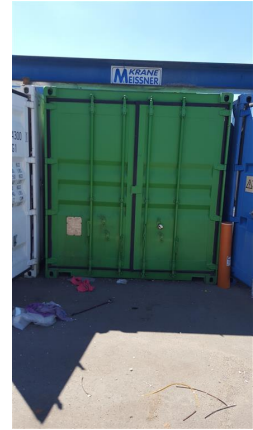

# Container

## nicht bekannt SCSU 510909.1

Sorry the machine has been sold already!

stock-no.:	1402009
type of machine:	Container
make:	nicht bekannt
type:	SCSU 510909.1
year of manufacture:	
type of control:	conventional
country of origin:	Germany
storage location:	Leipzig 1 Außenbereich
delivery time:	immediately
freight basis:	in calculation
price:	on request

### technical details

length:	6000 mm
width:	2500 mm
height:	2500 mm
weight of the machine ca.:	ca. 7,0 t

### additional information

Energy Container

- 1 pc Wind Generator 3 wind turbine blades
- 1 pc Diesel Generator Lombardini
- div. mounting constructions parts
- 2 pcs. Tanks
- 1- pc electric cabinet with 3 doors
- 8 pcs batteries