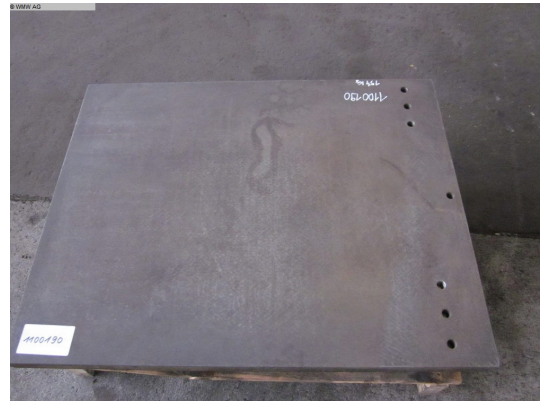

# Surface Plate

## WMW 805x630

Sorry the machine has been sold already!

stock-no.:	1100190
type of machine:	Surface Plate
make:	WMW
type:	805x630
year of manufacture:	ca. 1985
type of control:	other
country of origin:	Germany
storage location:	Leipzig 4
delivery time:	immediately
freight basis:	EXW, free on truck unpacked
price:	on request

### technical details

table length:	805 mm
table width:	630 mm
table height:	155 mm
machine weight approx.:	154 kg