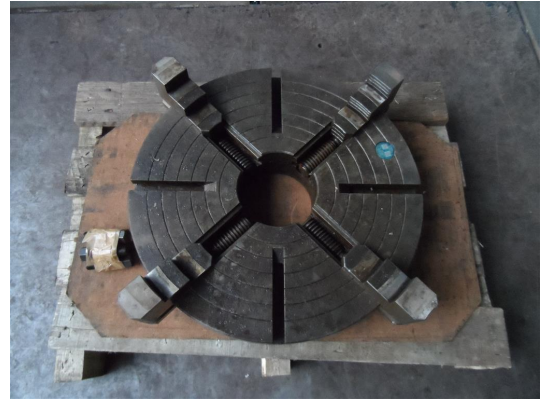

Faceplate

WMW NILES PLV 500x8

Sorry the machine has been sold already!

stock-no.:	1100632
type of machine:	Faceplate
make:	WMW NILES
type:	PLV 500x8
year of manufacture:	ca. 1990
type of control:	other
country of origin:	Germany
storage location:	Leipzig 1
delivery time:	immediately
freight basis:	EXW, free on truck unpacked
price:	on request

technical details

faceplate diameter:	500 mm
width:	100 mm
revolution per minute:	max. 560 U/min
passage:	136 mm
weight of the machine approx.:	93 kg
dimensions:	Dm=500 x 165 mm

additional information

- 4 jaw chucks (clamping travel approx. 355mm manual) for inner / outer combineable
- clamping area outer= 63 - 420mm, internal = 146 -500mm
- flange intake dia.= 220mm, installation with clamping bolts M 16 x60mm