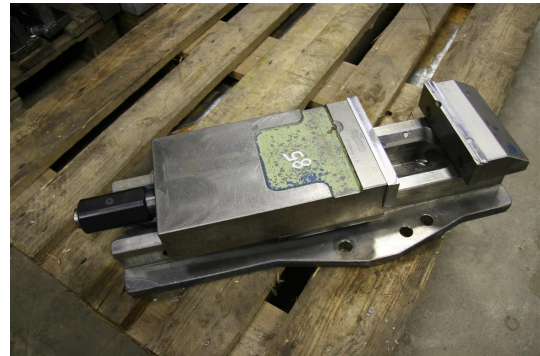

Vise

Röhm Nr. 85

stock-no.: 1100692
type of machine: Vise
make: Röhm
type: Nr. 85
year of manufacture: -
type of control: other
country of origin: Germany
storage location: Leipzig 1
delivery time: immediately
freight basis: EXW, free on truck unpacked
price: on request

technical details

jaw width: 160 mm
weight of the machine approx.: 55 kg
space requirements of the machine approx.: m
span width: 310 mm
dimension L-W-H: mm

additional information

Hydraulic vice
Jaw depth 49mm
i.D.