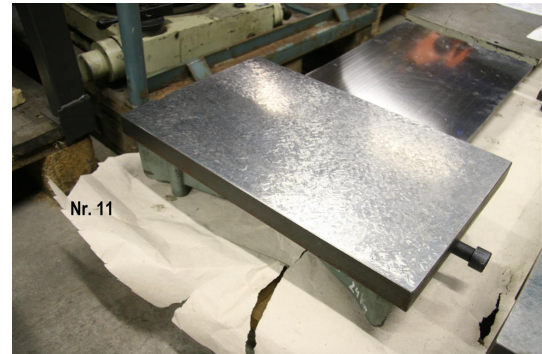

Surface Plate

WMW AP

stock-no.: 1101106
type of machine: Surface Plate
make: WMW
type: AP
year of manufacture: -
type of control: conventional
country of origin: Germany
storage location: Leipzig 1
delivery time: immediately
freight basis: EXW, free on truck unpacked
price: on request

technical details

Length: 600 mm
width: 300 mm
voltage: V
weight of the machine approx.: kg
dimensions L x W x H: siehe Beschreibung m

additional information

Spotting measuring plates

- No. 3 size 200 x 200mm with small quadrants
- No. 4 size 200 x 200mm
- No. 5: size 580 x 285mm
- No. 6: size 300 x 300mm
- No. 7: size 160 x 160mm
- No. 8: size 600 x 250mm
- No. 10: size 400 x 280mm
- No. 11: size 400 x 255mm with 24 kg