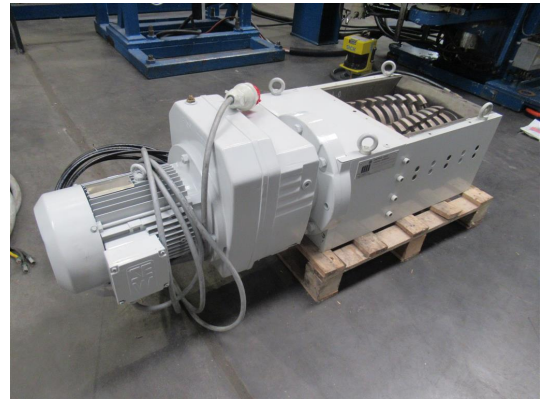

## Mayfran P14 00W7008.01

stock-no.: 1210033  
type of machine: shredder  
make: Mayfran  
type: P14 00W7008.01  
year of manufacture: GÜ 2025  
type of control: conventional  
country of origin: Netherland  
storage location: Leipzig 5  
delivery time: immediately  
freight basis: EXW, free on truck unpacked  
price: on request

### technical details

drive motor: 4 kW  
current: A  
revolution per minute: 14 U/min  
voltage: 380 V / Hz  
weight: ca. 0,5 t

### additional information

Chip Crusher - Shredder  
2-shaft crusher  
current feed size 400 x 360mm  
crushing tools 8 pieces per shaft  
current drop-out size L: 350 x W: 250mm  
gear motor manufacturer Vector