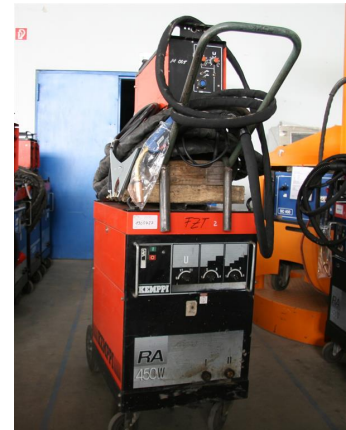

## KEMPPI RA 450 W

Sorry the machine has been sold already!

stock-no.:	1300427
type of machine:	Welding Unit
make:	KEMPPI
type:	RA 450 W
year of manufacture:	2000
type of control:	conventional
country of origin:	Finland
storage location:	Leipzig 1
delivery time:	immediately
freight basis:	EXW, free on truck unpacked
price:	on request

### technical details

Length:	mm
height:	mm
power consumption:	40-450 A
welding current:	450 V
total power requirement:	0,215 kw
weight of the machine approx.:	255 kg
dimensions of machine:	1,0x0,53x1,5 m