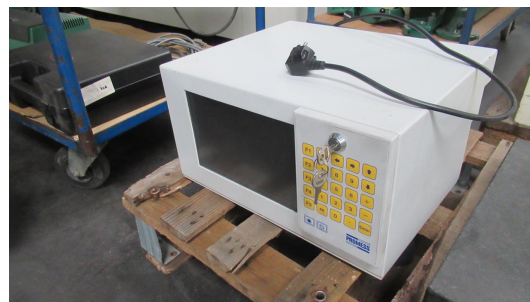

Special measuring devices

Promess 007-50-1-4-000

stock-no.: 1500509
type of machine: Special measuring devices
make: Promess
type: 007-50-1-4-000
year of manufacture: ca. 1998
type of control: conventional
country of origin: Germany
storage location: Leipzig 5
delivery time: by agreement
freight basis: in calculation
price: on request

technical details

x-travel: mm
y-travel: mm
z-travel: mm
machine weight approx.: auf Anfrage kg
voltage: 50 Hz
current- max.: 230 A
dimension machine approx.LxWxH: auf Anfrage m

additional information